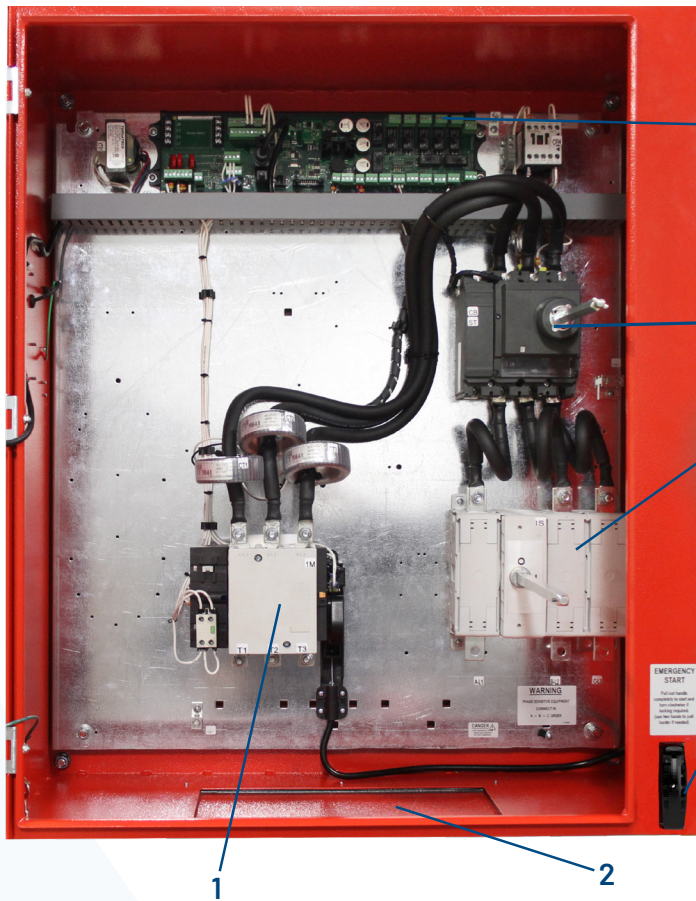

#### Standard Features

- Internal layout allowing for bottom entry and connection of motor and incoming power conductors
- ViZiTouch 2.1 operator interface
- Pressure and event recorder
- Voltage and amperage display
- Run test push button
- Emergency start handle
- Start and stop pushbuttons
- Locked rotor protector
- Phase reversal indication
- Remote start / deluge valve start provision
- Pressure transducer externally mounted with protective cover
- Removable bottom entry gland plate
- Alarm contacts for remote indication
- Alarm buzzer

- 1. Motor contactor
- 2. Bottom entry grand plate
- 3. Emergency start mechanism
- 4. Disconnect switch
- 5. Remote alarm contacts with removable terminals

- 6. Externally mounted pressure transducer with protective cover
- 7. Circuit breaker
- 8. Disconnect operating handle
- 9. Circuit breaker operating handle