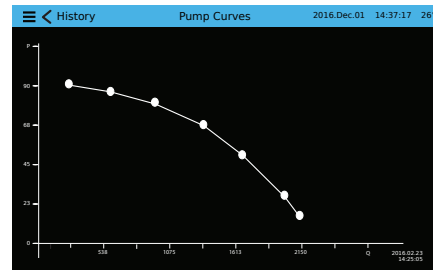

PUMP CURVES