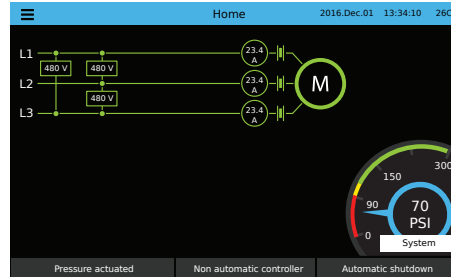

HOME SCREEN