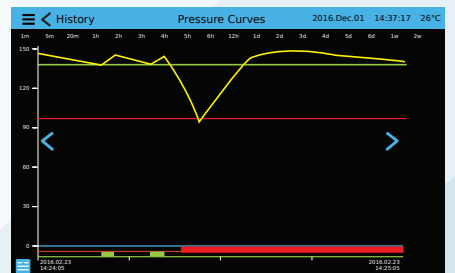

PRESSURE CURVES