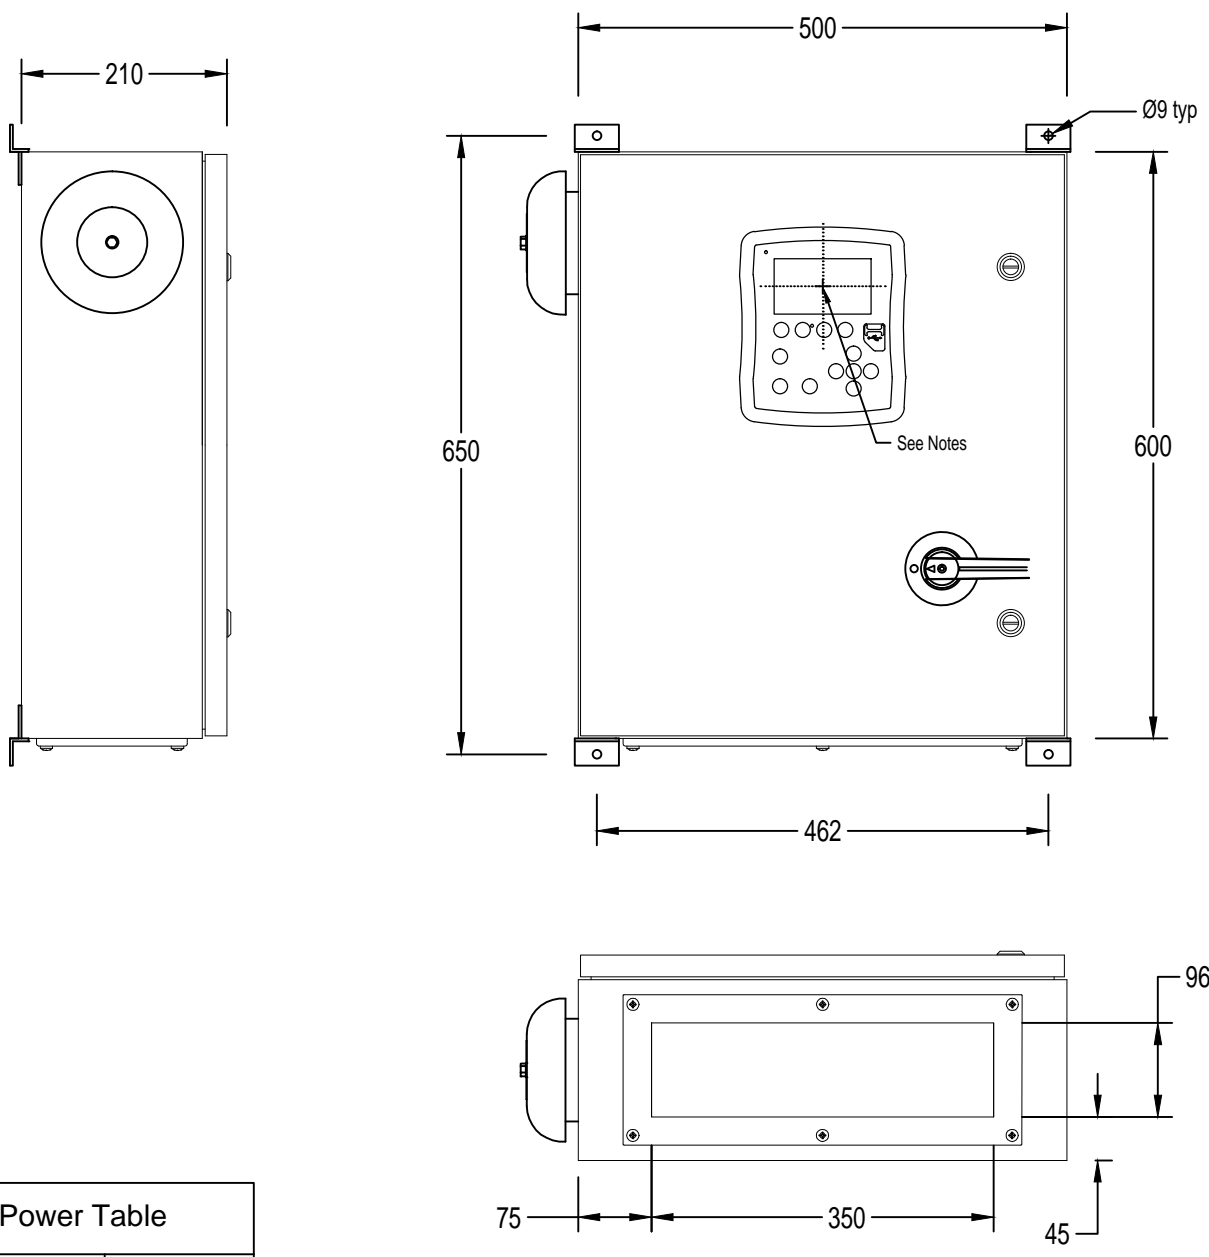

Dimensions

Built to the latest edition of the EN 12845 standard

Voltage / Power Table		
Voltage	Min	Max
380 - 400 - 415	5 kW	37 kW

Notes:

- Standard: IP55
- Standard Paint : Textured Red RAL 3002.
- All Dimensions are in Millimeters.
- Center of ViZiTouch Screen: 462mm from Bottom.
- Bottom Conduit Entrance Through Removable Gland Plate Recommended.
- Use Watertight Conduit and Connector Only.
- Protect Equipment Against Drilling Chips.
- Door Swing Equal to Door Width.