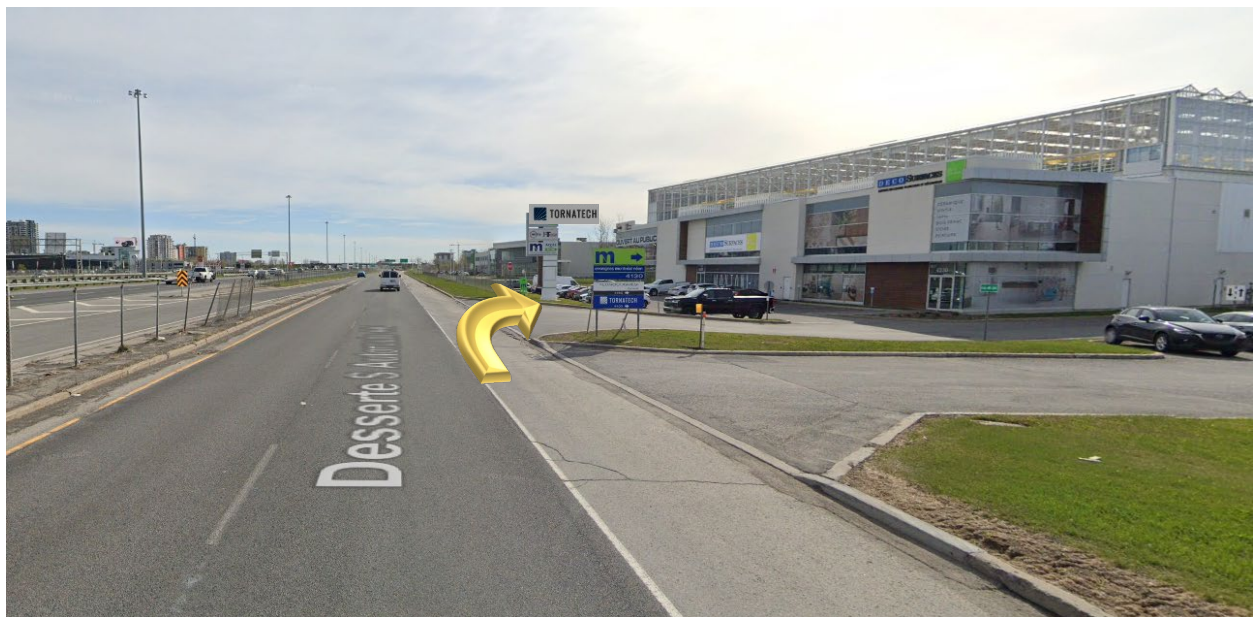

**TORNATECH INC.**

4100 Desserte South (A-440 West)  
Laval, QC, H7T 0H3

**Directions to the New Global Headquarters****BY CAR**

**Enter by a road leading to the back of Tornatech.**

The parking is not accessible directly by the service road.  
Use the private road to go to the back.

**IMPORTANT NOTE:** To take the private road leading to Tornatech, turn right at the entrance of Déco Surfaces.

If the entrance is missed, use Cléroux Boulevard to return.